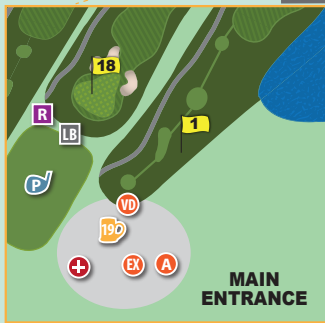

HOLE	YARDS	PAR
1	416	4
2	421	4
3	209	3
4	435	4
5	425	4
6	419	4
7	561	5
8	168	3
9	387	4
OUT	3,441	35
10	428	4
11	193	3
12	571	5
13	434	4
14	410	4
15	431	4
16	412	4
17	503	5
18	417	4
IN	3,799	37
TOTALS	7,240	72

LEGEND

- ADA Viewing Deck
- Admissions
- SAS Championship 5k
- 18th Green Skybox
- Clubhouse
- Driving Range
- Mellow Mushroom Chill Club
- Expo Area
- Food/Concessions
- Jumbo Board
- LED Board
- Media Center (Located in Clubhouse)
- Michelob Ultra Viewing Deck
- Michelob Ultra 19th Hole
- Public Grandstands
- Putting Green
- Restrooms
- SAS Employee Structure
- SAS Hospitality
- Television
- Tito's Patio
- Volunteer Headquarters
- WakeMed Cary Hospital First Aid Tent
- Cary, NC 17th Green Viewing Pavilion
- Charles Schwab Viewing Pavilion